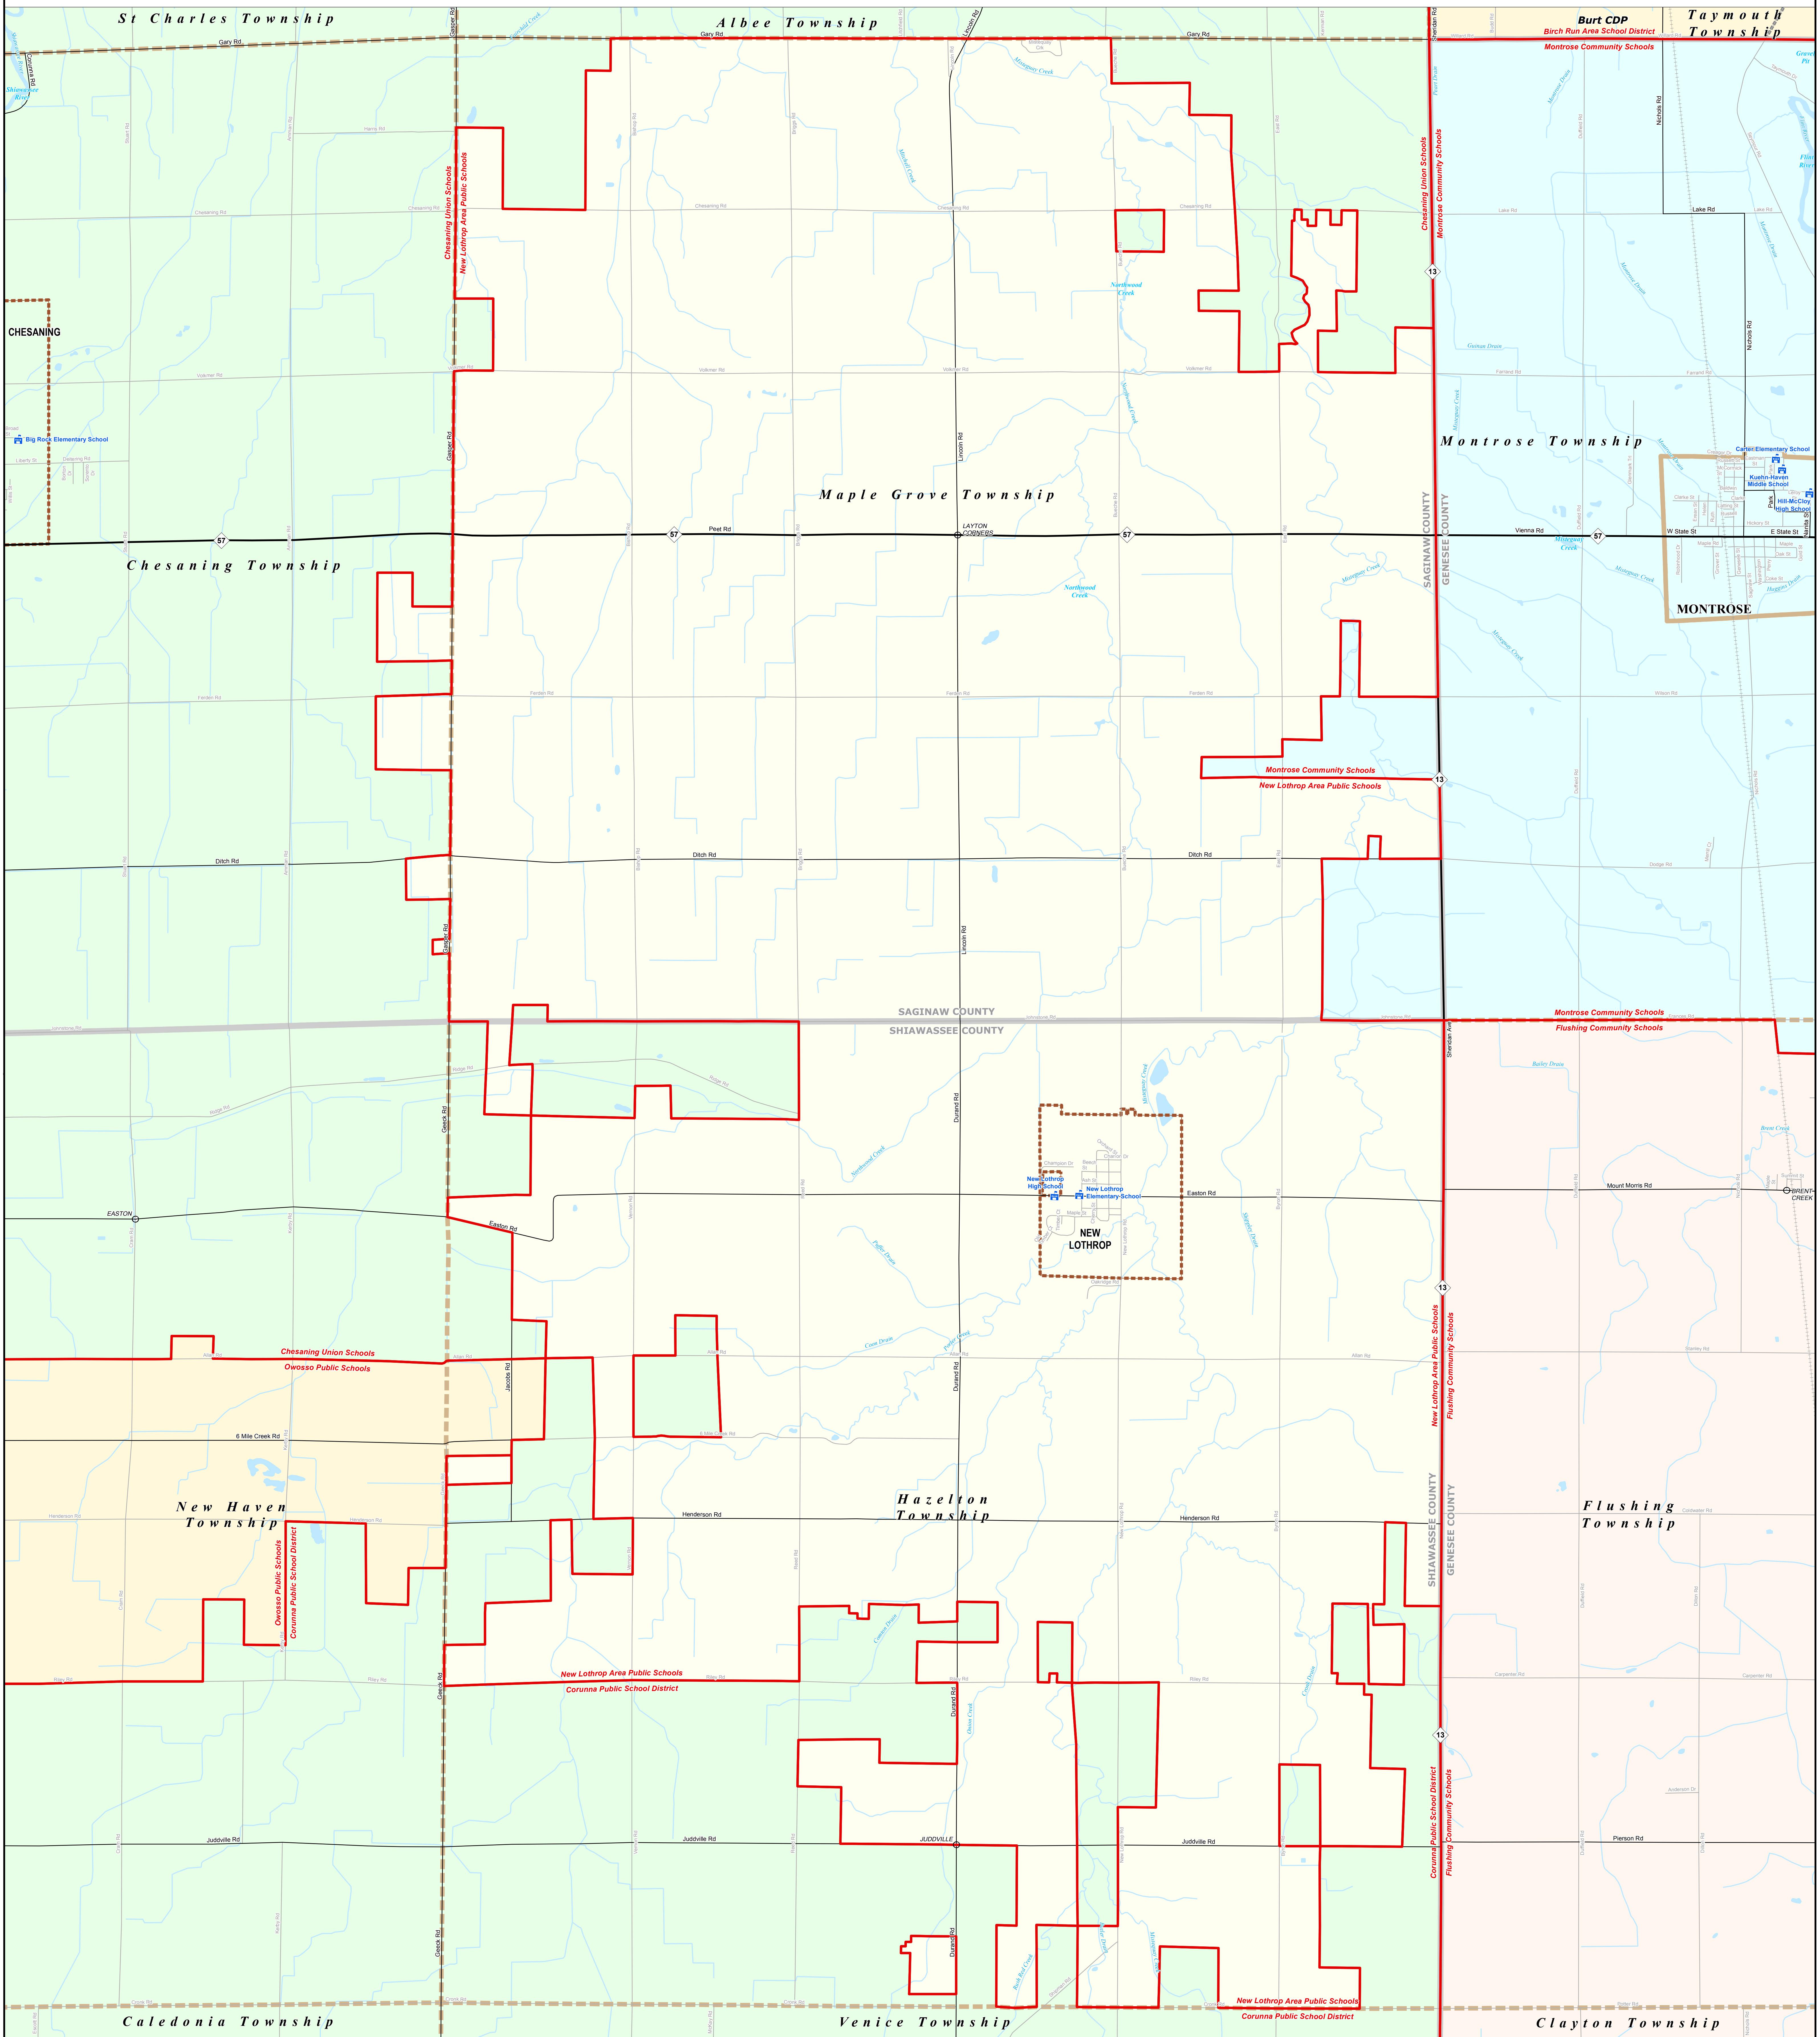

NEW LOTHROP AREA PUBLIC SCHOOLS

Shiawassee Regional ESD

0 0.25 0.5 1 Miles

*Note: Non K-12 School Districts identified with Asterisk (*) in Name

11/14/13

Legend	
School District	Unincorporated Place
County	School
City	Water Feature
Township	River, Stream, or Drain
Village	Freeway
Census Designated Place	Highway
	Primary Road
	Local Road
	Railroad

Source: Michigan Geographic Framework, v13a